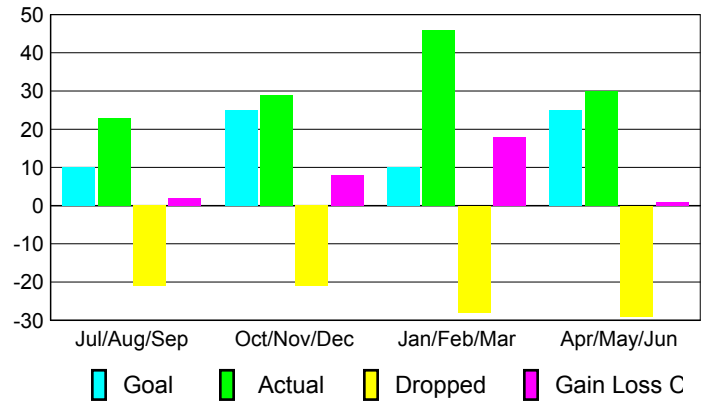

Membership Results 2008-2009

Goal, New, Dropped, Gain/Loss

Comparison of Membership Gain/Loss

Current Year Compared to the Previous Year