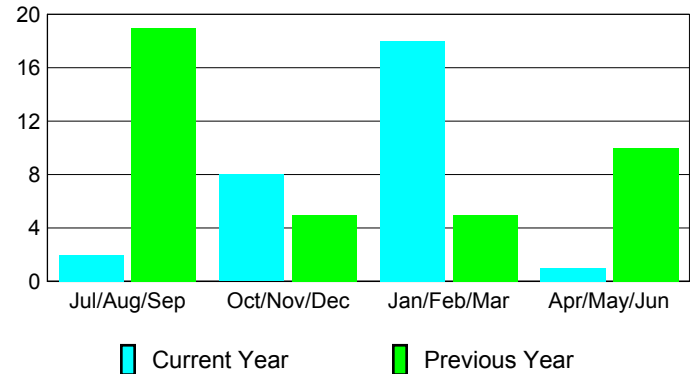

Membership Results 2008-2009

Membership 2007-2008

| Month | Net Memb Goal | Actual New Memb | Actual Dropped Memb | Gain/Loss of Memb | Gain/Loss of Memb |
|---------------|---------------|-----------------|---------------------|-------------------|-------------------|
| Jul/Aug/Sep | 10 | 23 | -21 | 2 | 19 |
| Oct/Nov/Dec | 25 | 29 | -21 | 8 | 5 |
| Jan/Feb/Mar | 10 | 46 | -28 | 18 | 5 |
| Apr/May/June | 25 | 30 | -29 | 1 | 10 |
| Totals | 70 | 128 | -99 | 29 | 39 |

Membership Results 2008-2009

Goal, New, Dropped, Gain/Loss

Comparison of Membership Gain/Loss

Current Year Compared to the Previous Year

Gender Comparison 2008-2009

Jul/Aug/Sep

Oct/Nov/Dec

Jan/Feb/Mar

Apr/May/June

Male

Female